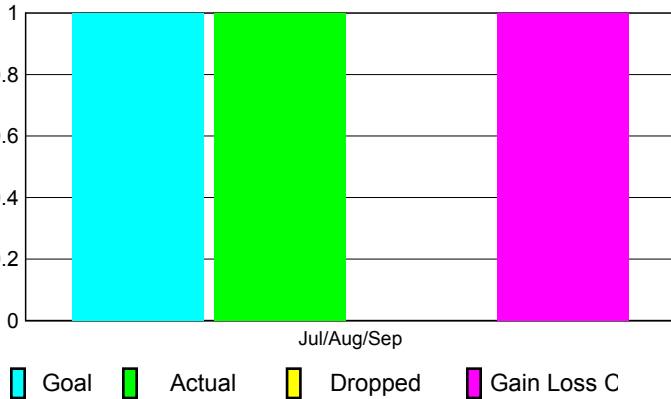

2010-2011 GMT Reports for District (or Undistricted) **District 105EA**

GMT: HOWARD PATRICK LEE

Location: ENGLAND

GMT CA: 4

CLUBS

Club Results
2010-2011

Clubs
2009-2010

Month	New Club Goal	Actual New Clubs	Actual Dropped Clubs	Gain/Loss of Clubs	Gain/Loss of Clubs
Jul/Aug/Sep	1	1	0	1	0
Totals	1	1	0	1	0

Club Results 2010-2011

Goal, New, Dropped, Gain/Loss

Comparison of Club Gain/Loss

Current Year Compared to the Previous Year

YTD Status Quo Clubs 2010-2011

Status Quo Clubs Compared to Status Quo Members

MEMBERSHIP