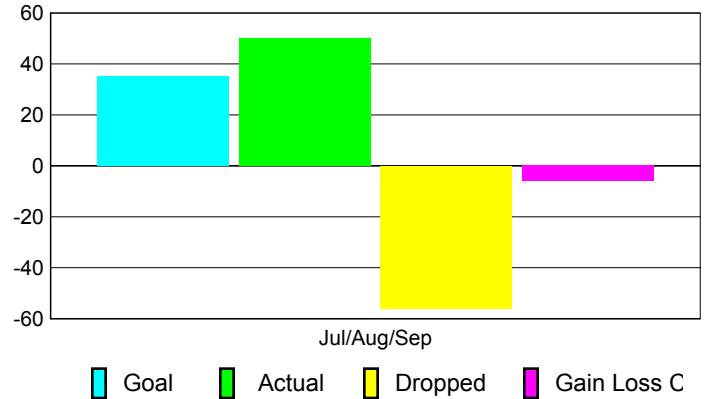

Membership Results 2010-2011

Goal, New, Dropped, Gain/Loss