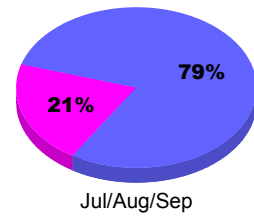

Membership Results
2010-2011

Membership
2009-2010

Month	Net Memb Goal	Actual New Memb	Actual Dropped Memb	Gain/Loss of Memb	Gain/Loss of Memb
Jul/Aug/Sep	35	50	-56	-6	-9
Totals	35	50	-56	-6	-9

Membership Results 2010-2011

Goal, New, Dropped, Gain/Loss

Comparison of Membership Gain/Loss

Current Year Compared to the Previous Year

Gender Comparison 2010-2011

■ Male ■ Female